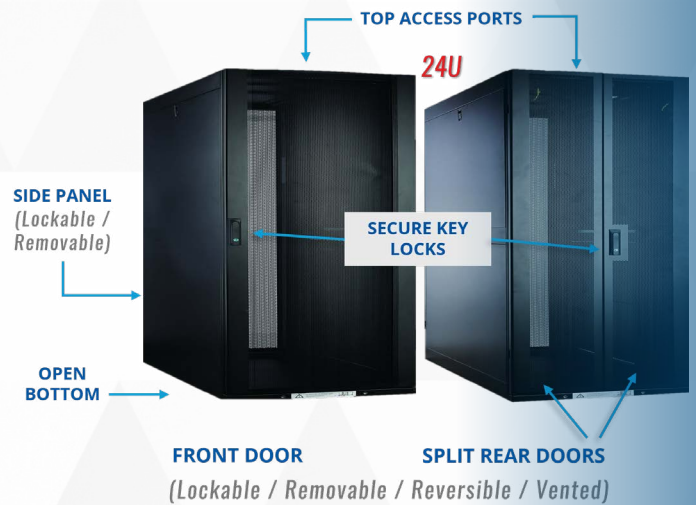

Power Cabinets

Enclosure Series 24U & 42U Advanced Server Rack Solutions

Minuteman's Power Cabinets are the ideal solution for secure server networking and power management equipment installations. These premium 42U and 24U Enclosure Power Cabinets come fully assembled with a pre-installed UPS to kickstart power efficiency for all your applications. Packed with features to ensure long term success and smooth accessibility of all your equipment for years to come!

Model	Description
MMCAB24S5K	Half-height, 24U Cabinet with 5kVA UPS
MMCAB24S6K	Half-height, 24U Cabinet with 6kVA UPS
MMCAB24S8K	Half-height, 24U Cabinet with 8kVA UPS
MMCAB24S10K	Half-height, 24U Cabinet with 10kVA UPS
MMCAB42S5K	Full-height, 42U Cabinet with 5kVA UPS
MMCAB42S6K	Full-height, 42U Cabinet with 6kVA UPS
MMCAB42S8K	Full-height, 42U Cabinet with 8kVA UPS
MMCAB42S10K	Full-height, 42U Cabinet with 10kVA UPS

Features:

- Quick release 360° panel design
- 180° Swing Doors
- Easy cable routing
- Simplified equipment access ports
- Space efficient customization
- Secure key-lock entry
- Guards against damage, tampering, and theft
- Promotes optimal equipment performance
- Generous front-to-rear airflow cooling