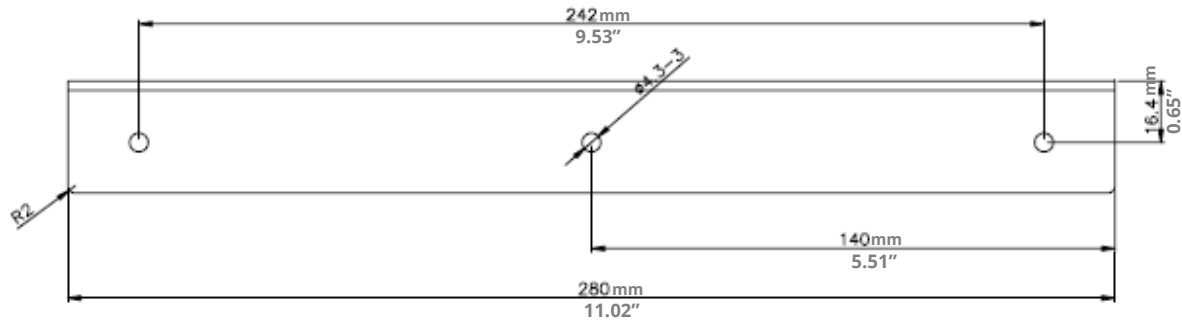

# MM-WALL-BKT

<b>Para Systems, Inc. / Minuteman Power Technologies</b>		
Model: MM-WALL-BKT		Part: 90000471
Product Dimensions	Date: 03/16/2026	Rev. B