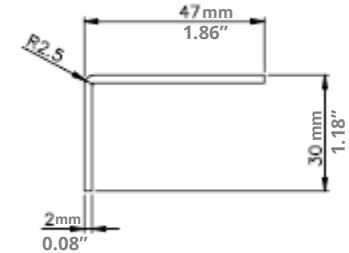

# MM-WALL-BKT

<b>Para Systems, Inc. / Minuteman Power Technologies</b>		
Model: MM-WALL-BKT		Part: 90000471
Product Dimensions	Date: 03/16/2026	Rev. B