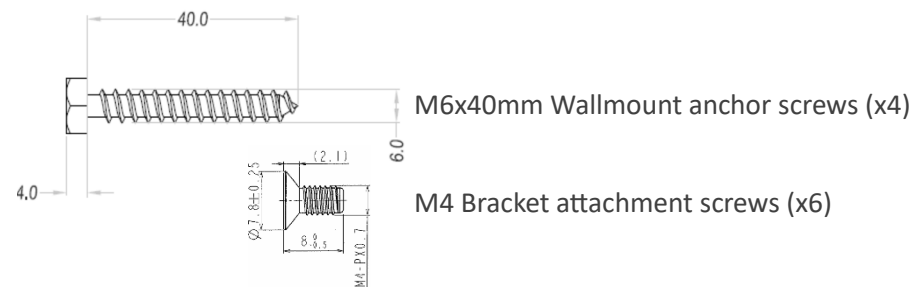

# MM-WALL-BKT

<b>Para Systems, Inc. / Minuteman Power Technologies</b>		
Model: MM-WALL-BKT		Part: 90000471
Product Dimensions	Date: 03/16/2026	Rev. B