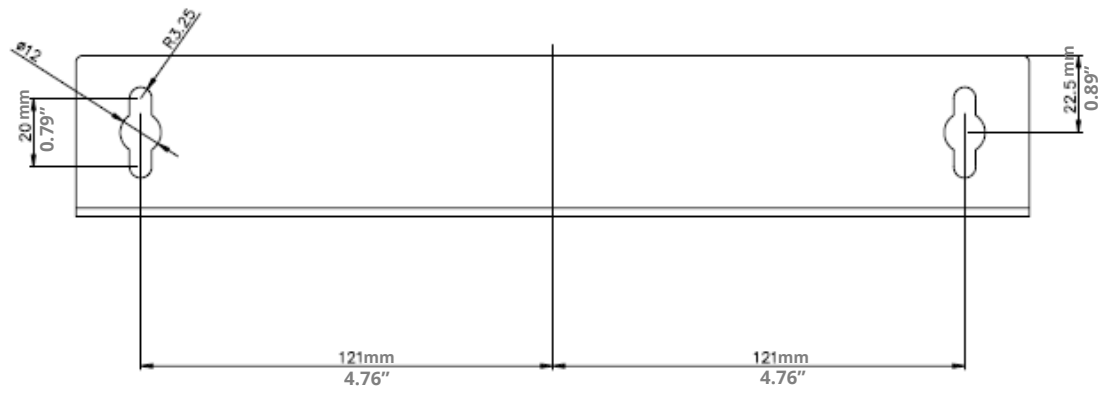

# MM-WALL-BKT

<b>Para Systems, Inc. / Minuteman Power Technologies</b>		
Model: MM-WALL-BKT		Part: 90000471
Product Dimensions	Date: 03/16/2026	Rev. B